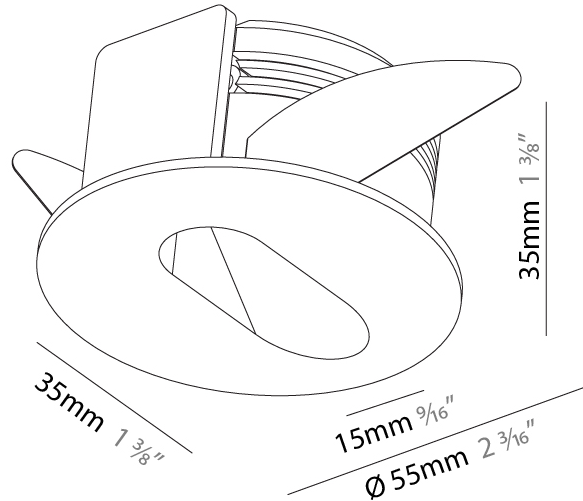

base number   Color _____   Finishes _____
Temperature _____   (Diamond)

1. To build a product code in our configurator select the specify button on the base model # product page
2. To build a manual product code on this datasheet choose from the options listed below in blue font and add the suffix to the base model #

GENERAL

Series: Delight
Subseries: Delight Lollipop Round Wide
Brand: Prolicht
Division: Architectural
Mounting Type: Recessed
Mounting Location: Wall
Subcategory: Step Light

PHYSICAL

Shape: Round
Diameter (mm): 55
Diameter (in): 2 3/16
Depth (mm): 35
Depth (in): 1 3/8
Min. Recessing Depth (mm): 40
Min. Recessing Depth (in): 1 9/16
Light Distribution: Asymmetric
Weight (kg): 0.11
Weight (lbs): 0.25

Fixture Finish: [SSR / BKV / CWI / CRY / HAB / UFT / ITA / RUA / FTG / MYG / LOD / PUS / FRO / FUP / KIA / POP / BLS / SPG / MEY / GOH / GUM / CHC / COM / ABZ / JAG / OBR / MOS / ROR](#)

Fixture Material: Aluminum

ELECTRICAL

Lamp Type: LED (Zhaga Standard)
Input Wattage (W): 2.2
Total Output Wattage (W): 2
Dimming: 0-10V Dimming / Phase Dimming (120Vac Only)
Driver Included: No
Driver Location: Remote
Driver Type: Constant Current - 120 / 277Vac
Input Voltage (V): 120 - 277
Constant Current (MA): 700

LED

Number of LEDs: 1
Color Temperature (°K): [2700 / 3000 / 4000](#)
Max. Delivered Lumen (lm): 150 / 160 / 170
CRI: >90 CRI
Lamp Life (hrs): 50000

OPTICAL

RATINGS AND CERTIFICATIONS

Certified By: Certified for North American Standards
IP rating: IP20