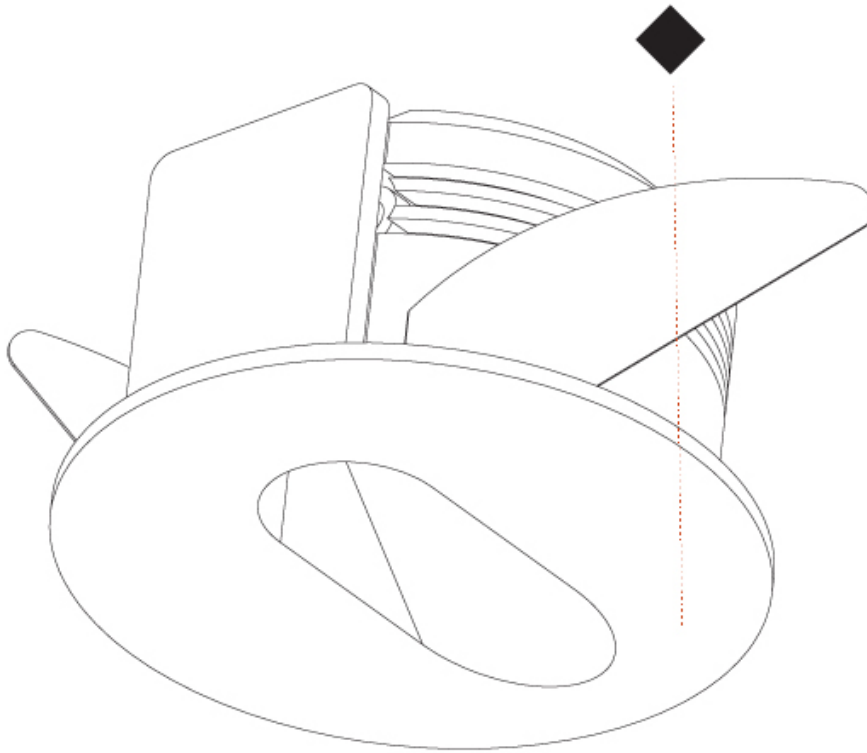

DELIGHT LOLLIPOP ROUND WIDE RECESSED

A35693-

PROJECT

TYPE

SPECIFIER

QUANTITY

DATE

PROJECT
TYPE
SPECIFIER
QUANTITY
DATE