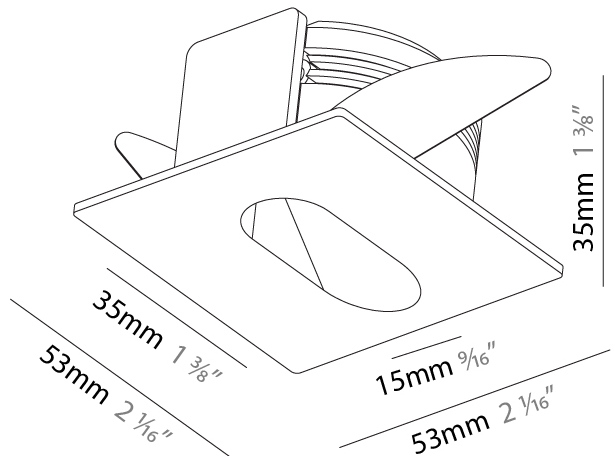

1. To build a product code in our configurator select the specify button on the base model # product page
2. To build a manual product code on this datasheet choose from the options listed below in blue font and add the suffix to the base model #

GENERAL

Series: Delight
Subseries: Delight Lollipop Square Wide
Brand: Prolicht
Division: Architectural
Mounting Type: Recessed
Mounting Location: Wall
Subcategory: Step Light

PHYSICAL

Shape: Square
Length (mm): 53
Length (in): 2 1/4
Height (mm): 53
Depth (mm): 35
Height (in): 2 1/4
Depth (in): 1 3/8
Min. Recessing Depth (mm): 40
Min. Recessing Depth (in): 1 9/16
Light Distribution: Asymmetric
Weight (kg): 0.11
Weight (lbs): 0.25
Fixture Finish: SSR / BKV / CWI / CRY / HAB / UFT / ITA / RUA / FTG / MYG / LOD / PUS / FRO / FUP / KIA / POP / BLS / SPG / MEY / GOH / GUM / CHC / COM / ABZ / JAG / OBR / MOS / ROR
Fixture Material: Aluminum

ELECTRICAL

Lamp Type: LED (Zhaga Standard)
Input Wattage (W): 2.2
Total Output Wattage (W): 2
Dimming: 0-10V Dimming / Phase Dimming (120Vac Only)
Driver Included: No
Driver Location: Remote
Driver Type: Constant Current - 120 / 277Vac
Input Voltage (V): 120 - 277
Constant Current (MA): 700

LED

Number of LEDs: 1
Color Temperature (°K): 2700 / 3000 / 4000
Max. Delivered Lumen (lm): 150 / 160 / 170
CRI: >90 CRI
Lamp Life (hrs): 50000

OPTICAL

RATINGS AND CERTIFICATIONS

Certified By: Certified for North American Standards
IP rating: IP20